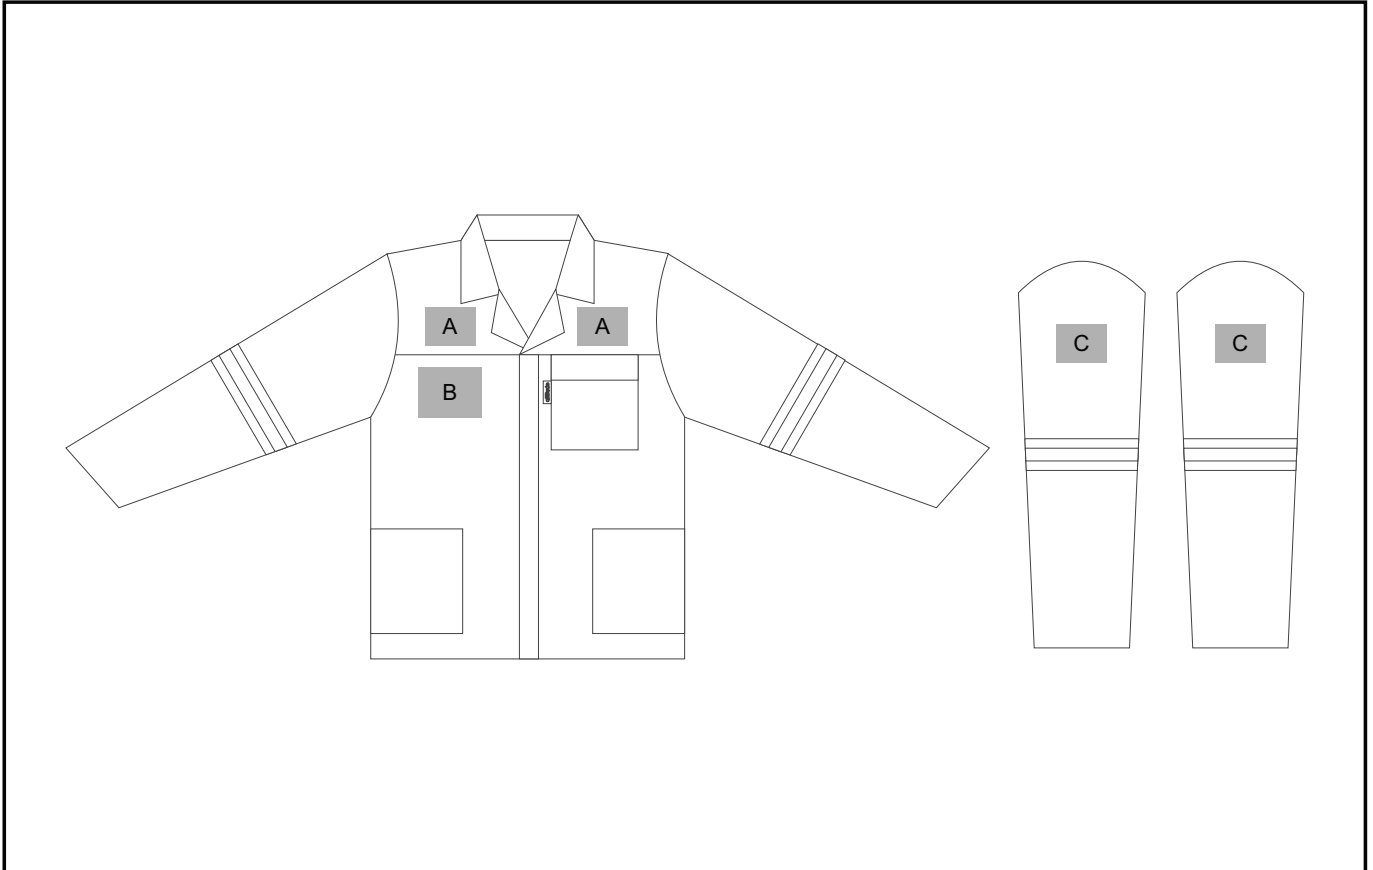

ALT-11033

TECHNICIAN 100% COTTON CONTI SUIT REFLECTIVE ARMS, LEGS & BACK - YELLOW TAPE

Need to know:

- N/A

Branding Options:

Position A

1. Screen Print (SA) - 1 colour
Size: 70mm wide x 30mm high
2. Embroidery (EMB) - 9 colours
Size: 80mm wide x 60mm high

Position B

1. Screen Print (SA) - 1 colour
Size: 100mm wide x 80mm high
2. Embroidery (EMB) - 9 colours
Size: 80mm wide x 60mm high

Position C

1. Screen Print (SA) - 2 colour
Size: 60mm wide x 60mm high
2. Embroidery (EMB) - 9 colours
Size: 80mm wide x 60mm high